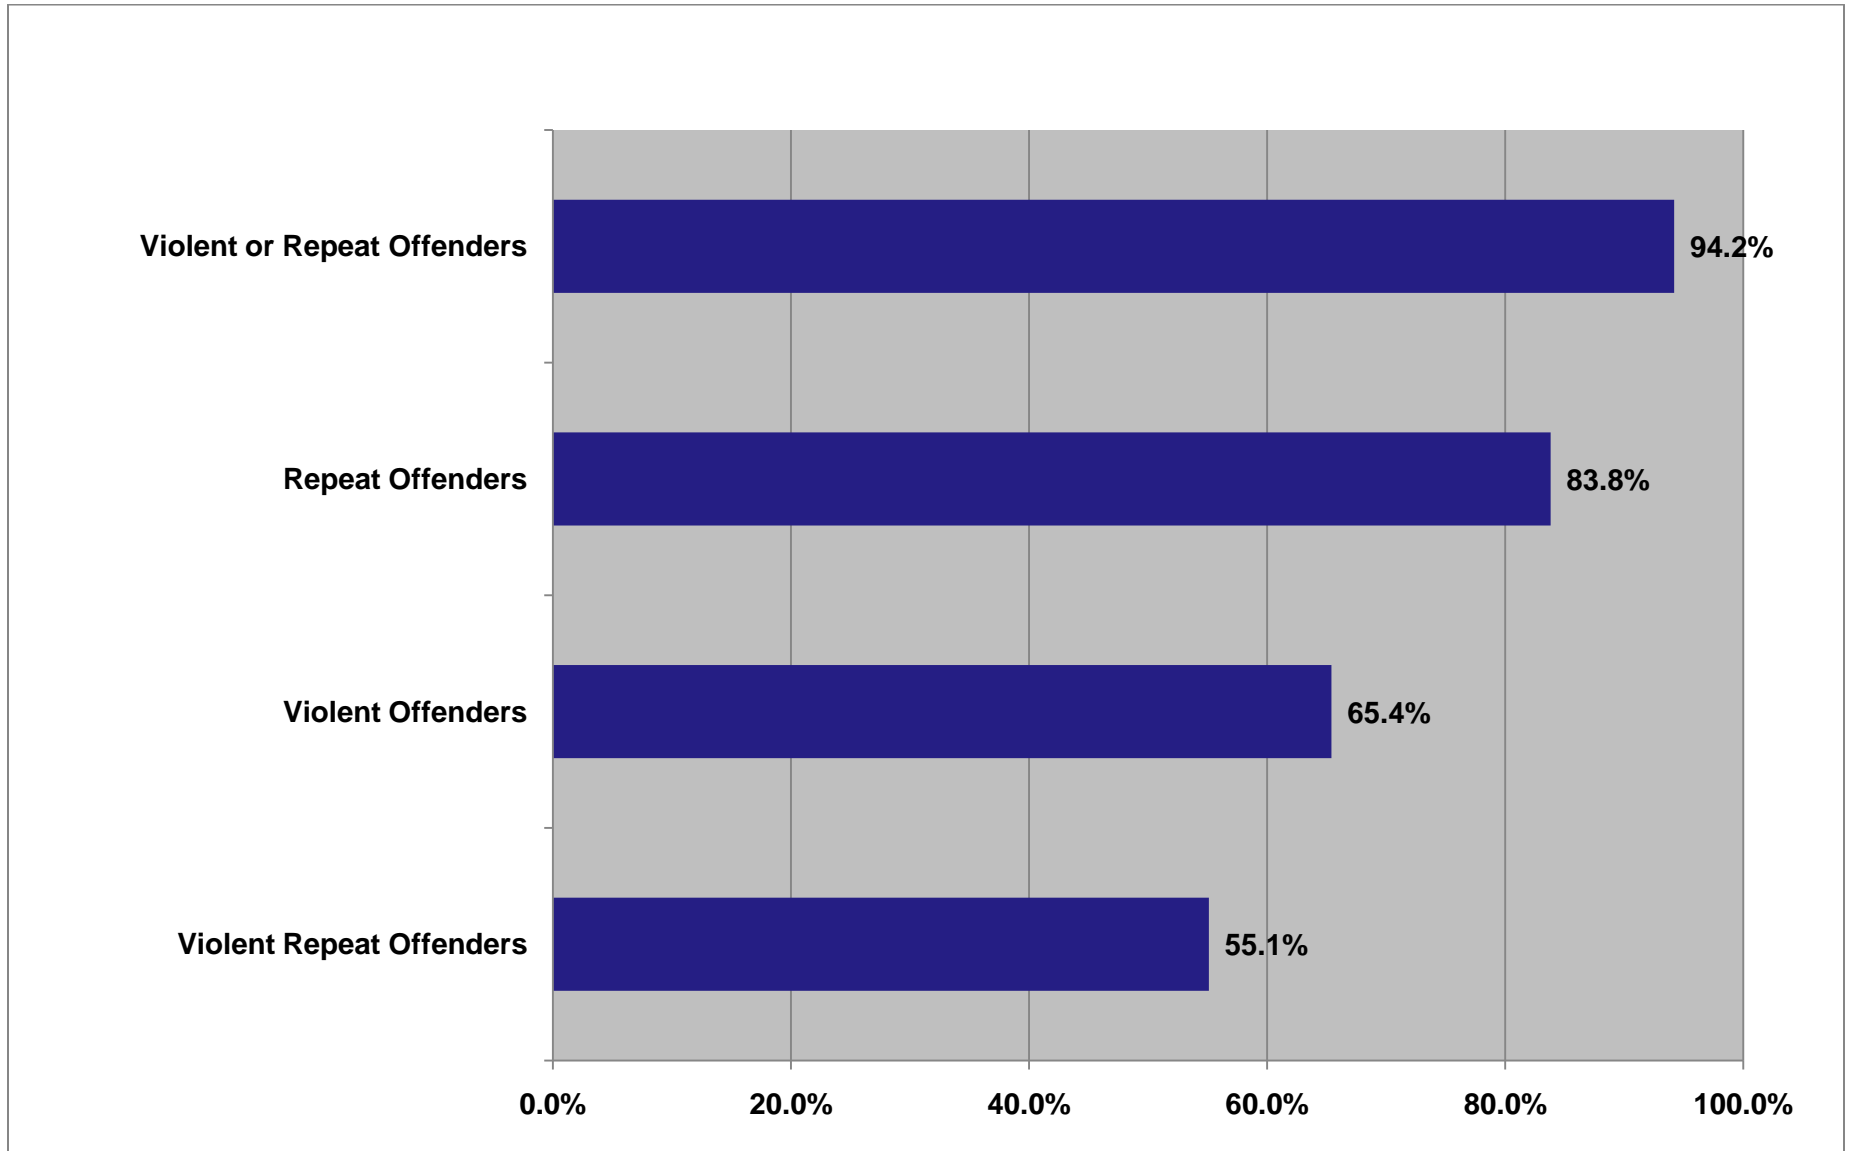

Crime and Incarceration in Arizona: 1995-2008

Arizona Department of Corrections Inmate Population

History of Felony Violence

Arizona Department of Corrections Inmate Population

Criminal History: Prior Juvenile or Adult Felonies

Arizona Department of Corrections Inmate Population

Violent and Repeat Offenders

Arizona Department of Corrections Inmate Population

Gang Affiliation

Arizona Department of Corrections Inmate Population

Gang Members: Criminal & Violence History