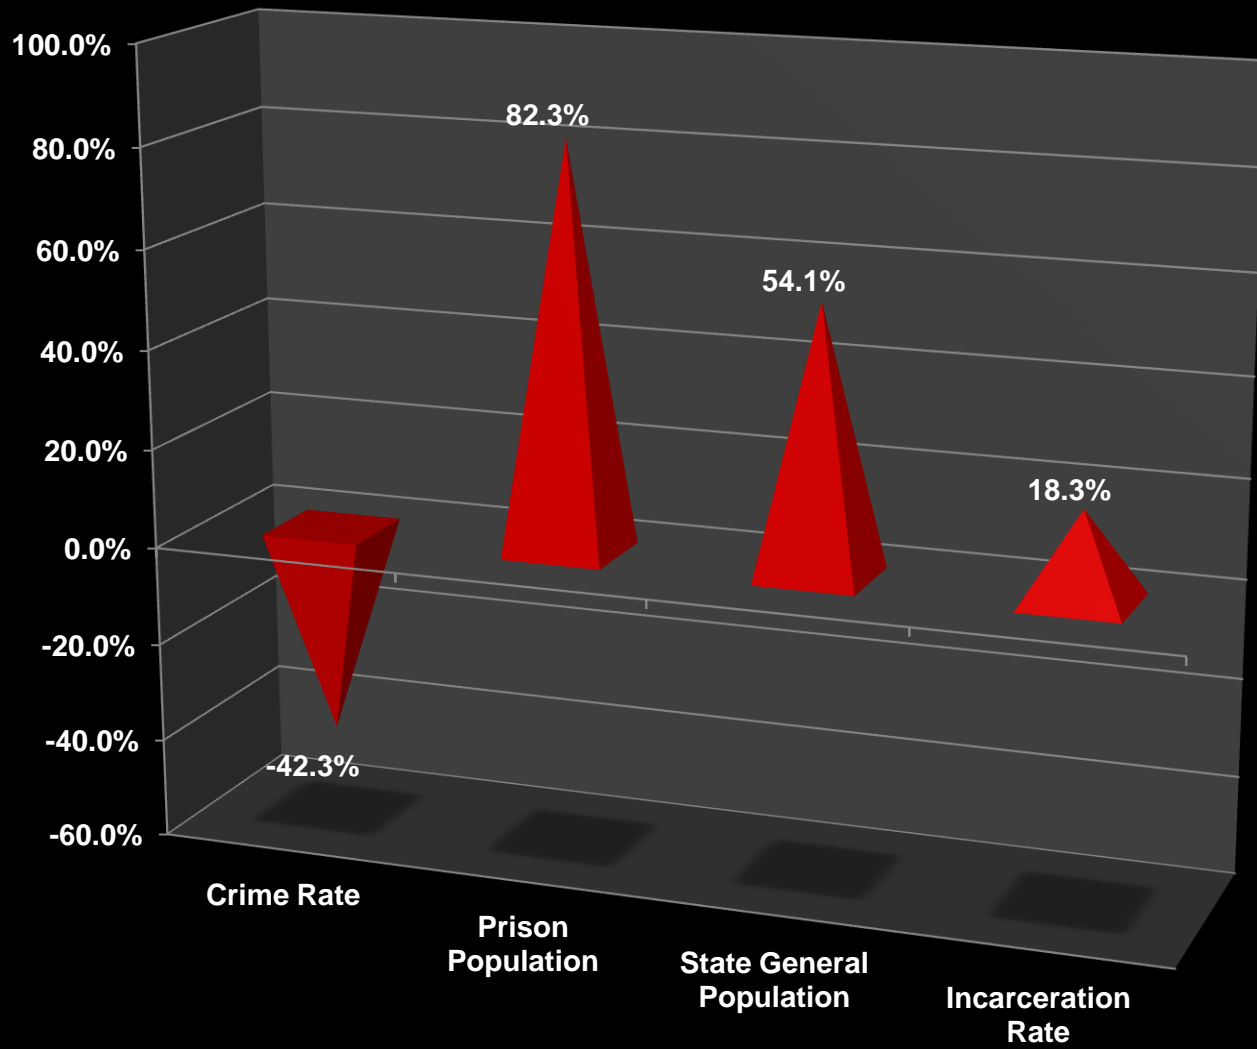

Crime and Incarceration in Arizona: 1995-2008

Arizona Department of Corrections Inmate Population

History of Felony Violence

Arizona Department of Corrections Inmate Population

Criminal History: Prior Juvenile or Adult Felonies

Arizona Department of Corrections Inmate Population

Violent and Repeat Offenders

Arizona Department of Corrections Inmate Population

Gang Affiliation

Arizona Department of Corrections Inmate Population

Gang Members: Criminal & Violence History

Arizona Department of Corrections Inmate Population

Non-Violent First Offenders