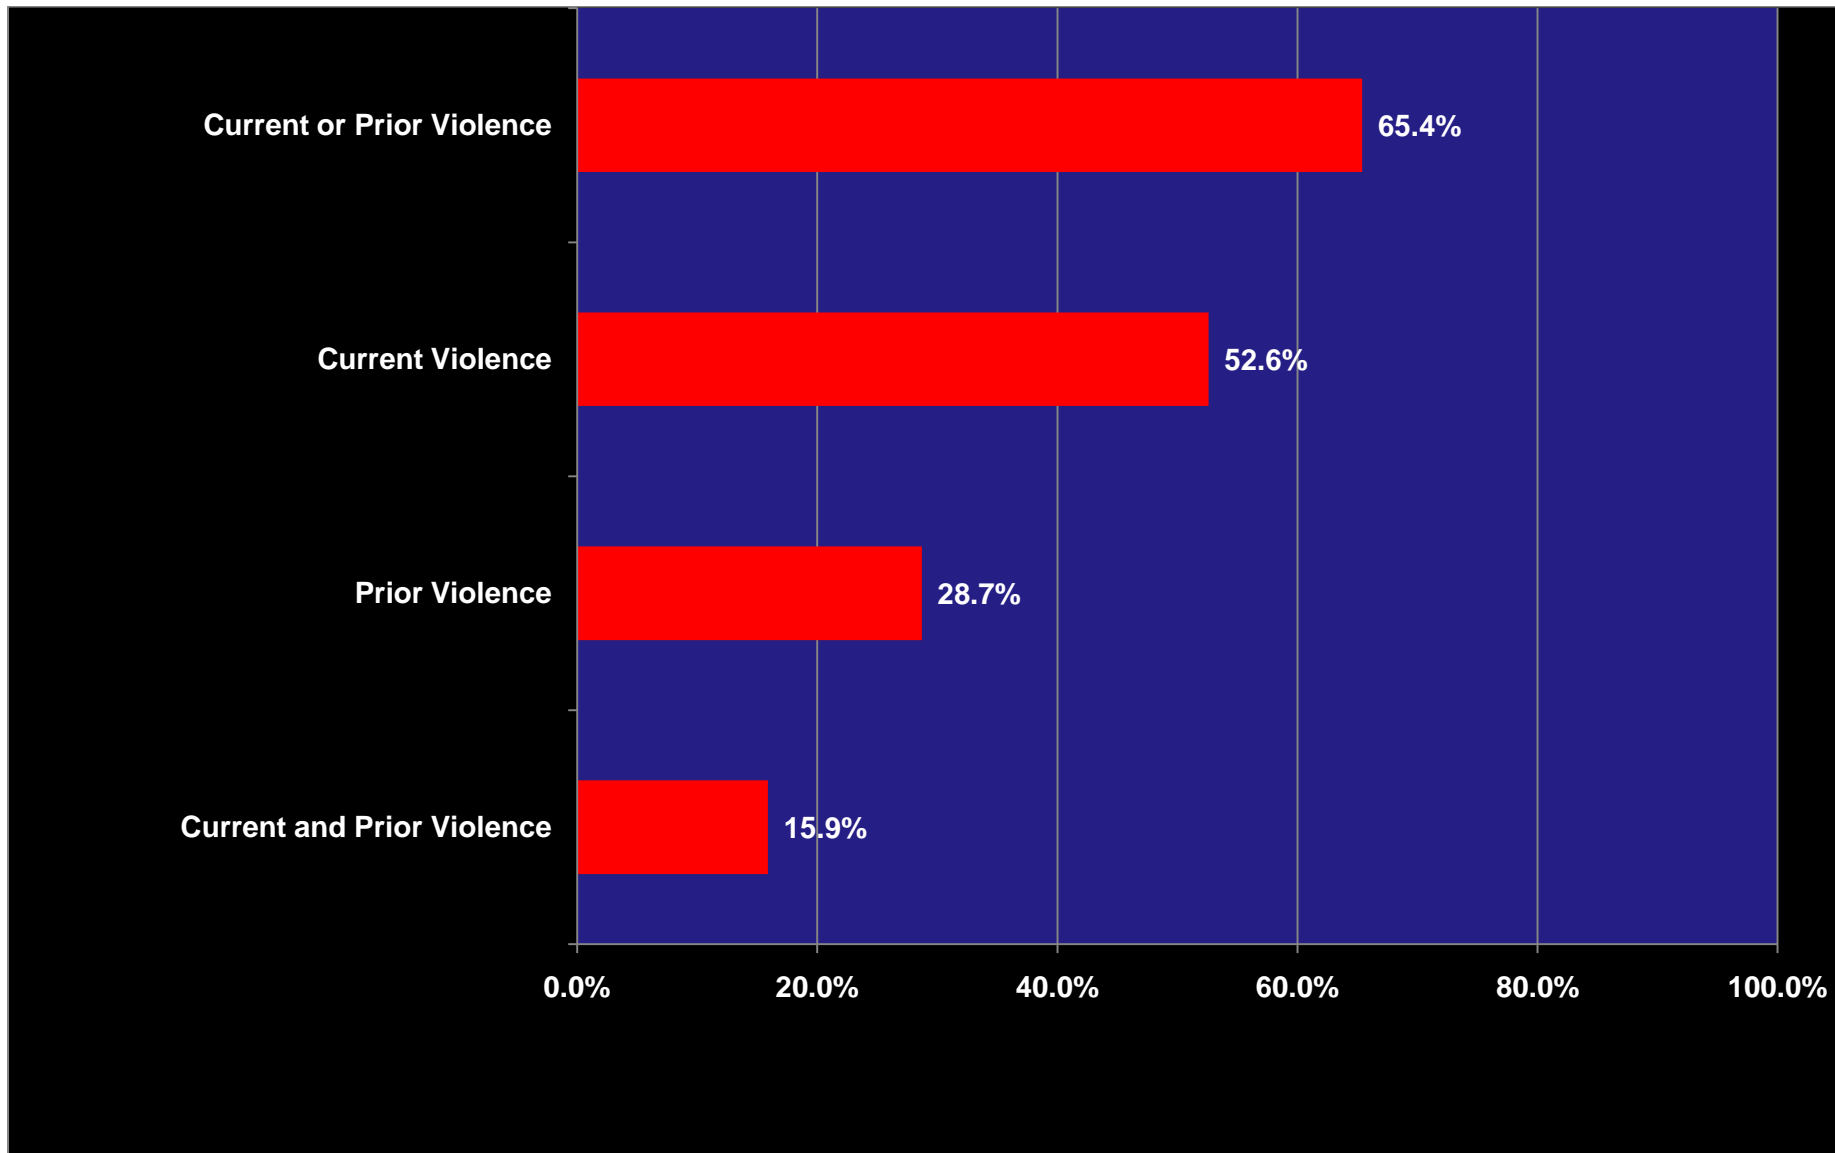

Crime and Incarceration in Arizona: 1995-2008

Arizona Department of Corrections Inmate Population

History of Felony Violence

Arizona Department of Corrections Inmate Population

Criminal History: Prior Juvenile or Adult Felonies

Arizona Department of Corrections Inmate Population

Violent and Repeat Offenders

Arizona Department of Corrections Inmate Population

Gang Affiliation

Arizona Department of Corrections Inmate Population

Gang Members: Criminal & Violence History