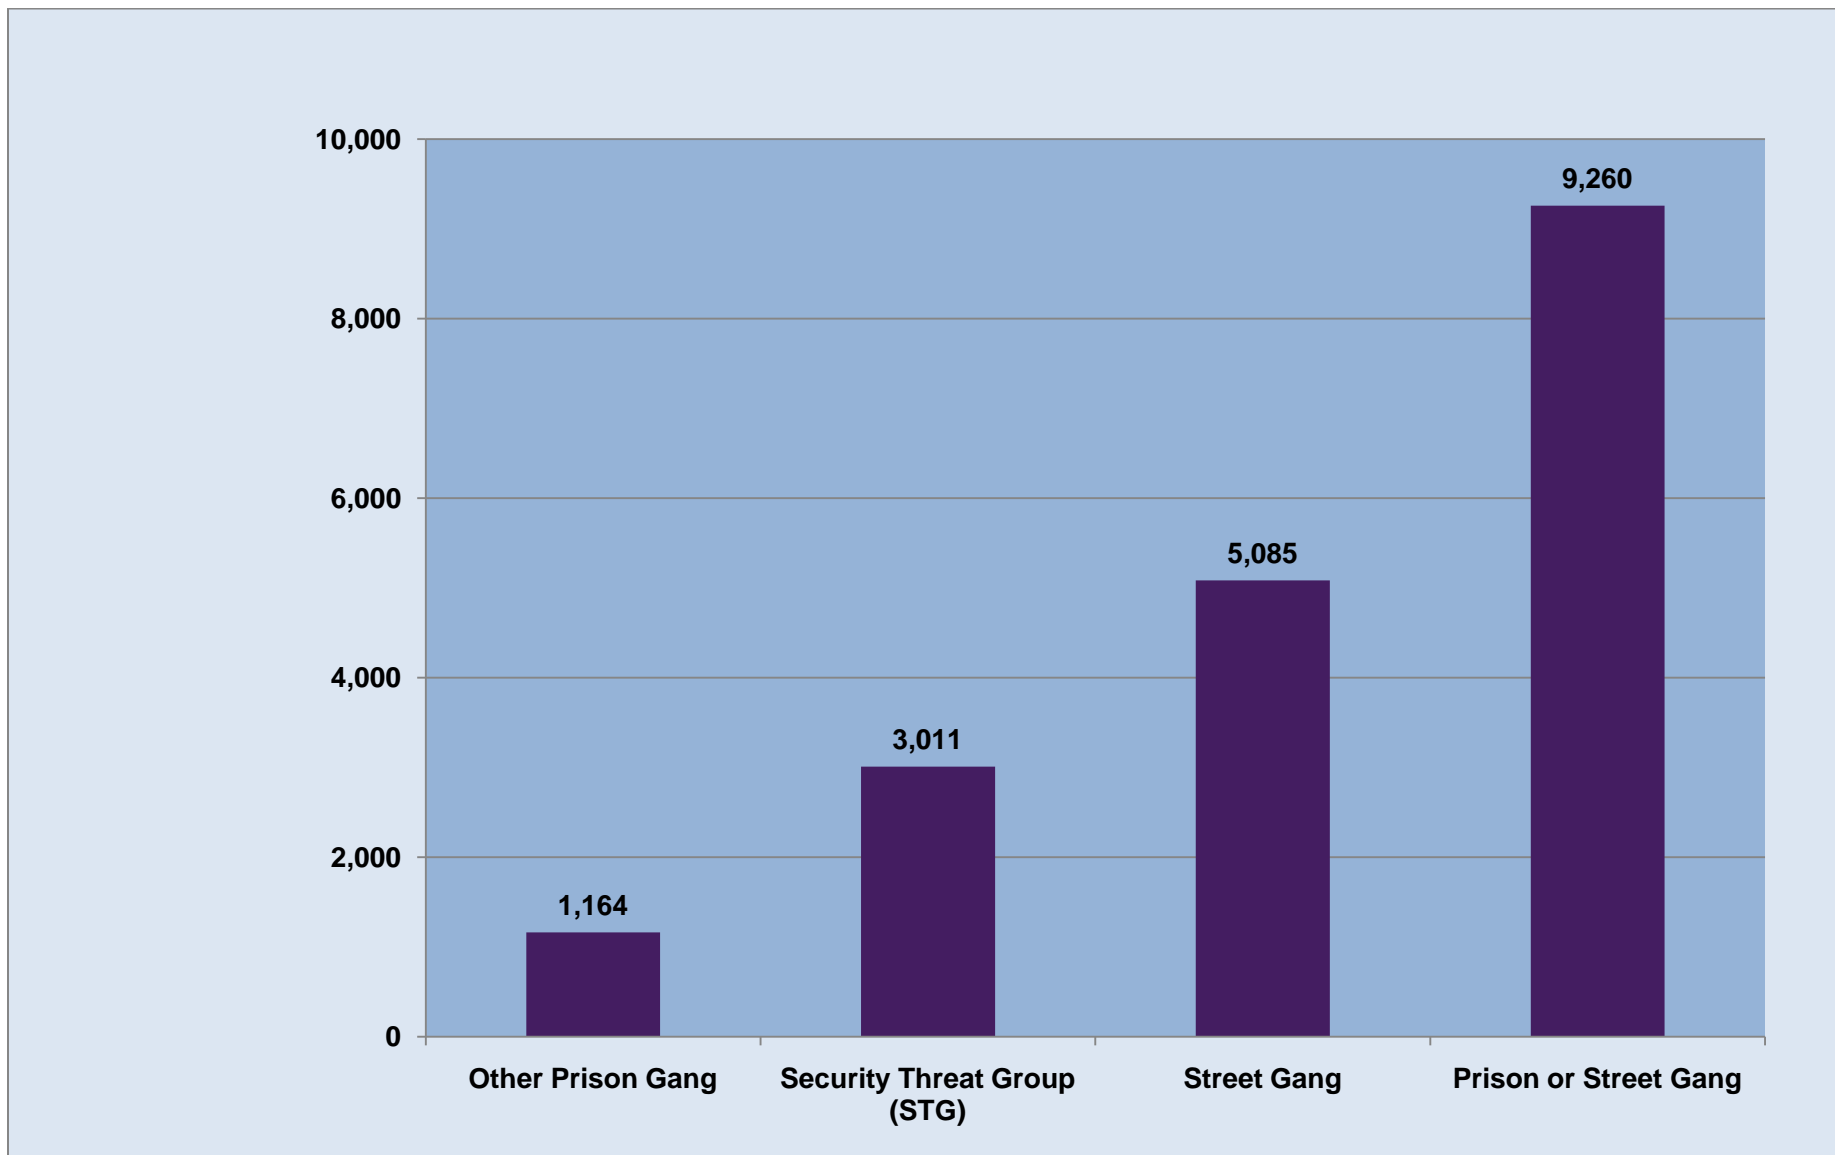

Crime and Incarceration in Arizona: 1995-2008

Arizona Department of Corrections Inmate Population

History of Felony Violence

Arizona Department of Corrections Inmate Population

Criminal History: Prior Juvenile or Adult Felonies

Arizona Department of Corrections Inmate Population

Violent and Repeat Offenders

Arizona Department of Corrections Inmate Population

Gang Affiliation

Arizona Department of Corrections Inmate Population

Gang Members: Criminal & Violence History