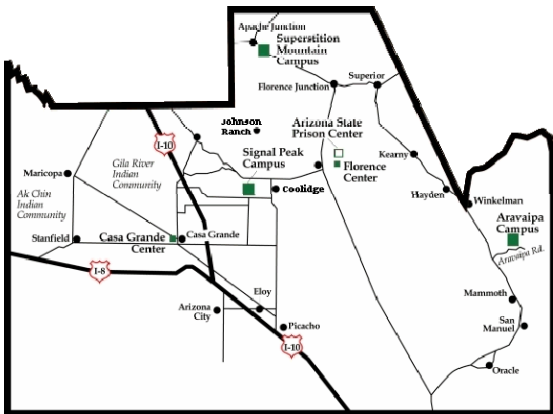

## Central Arizona College (Signal Peak)

Thursdays May 15 – June 5, 2008

6:00 to 8:00 P.M.

Central Arizona College

Gloria R. Sheldon University Center Auditorium (T 116)

8470 N. Overfield Road

Coolidge, AZ 85228

To confirm your seat at these events, please register online: <http://www.pinalcountyplan.com/WorkshopReg.html>

**Directions:** From I-10, take Exit 190 to McCartney Road. Turn east on McCartney Road and travel 3 miles to Overfield Road. Turn north on Overfield Road and travel 1 mile to College entrance.

### Signal Peak Campus