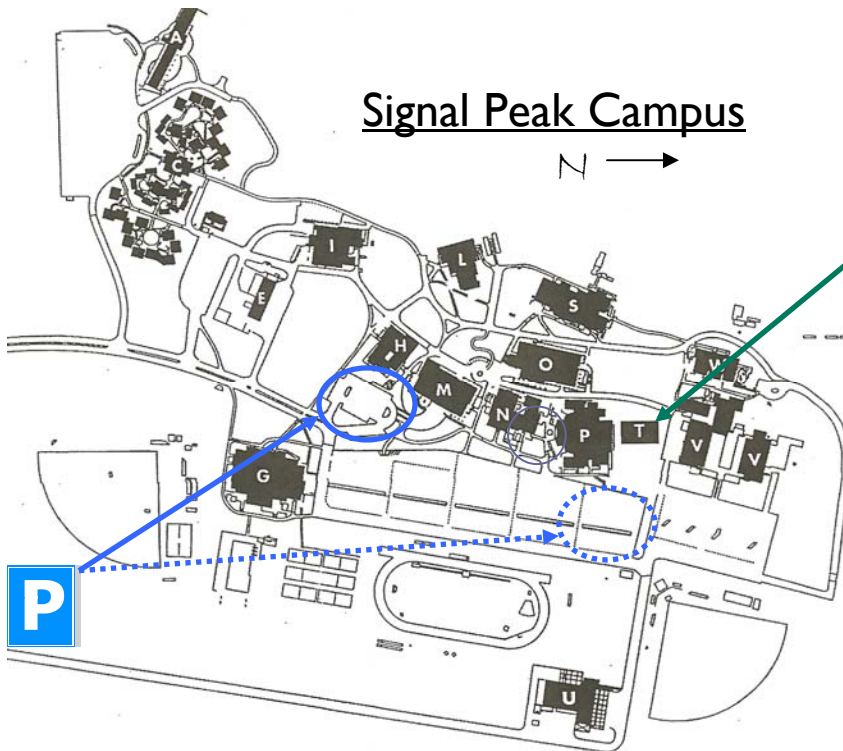

To confirm your seat at these events, please register online: <http://www.pinalcountyplan.com/WorkshopReg.html>

**Directions:** From I-10, take Exit 190 to McCartney Road. Turn east on McCartney Road and travel 3 miles to Overfield Road. Turn north on Overfield Road and travel 1 mile to College entrance.

### Signal Peak Campus

#### Gloria R. Sheldon University Center

The Gloria R. Sheldon University Center (building "T") will be located north of visitor parking.

#### Parking:

Visitors should park in Lot "D", close to buildings "H" and "M" (*O'Neil and Student Services Building*) or east of building "T".

If you have any questions, please contact Audra Koester Thomas at [AudraPSAinc@cox.net](mailto:AudraPSAinc@cox.net) or 480.816.1811.