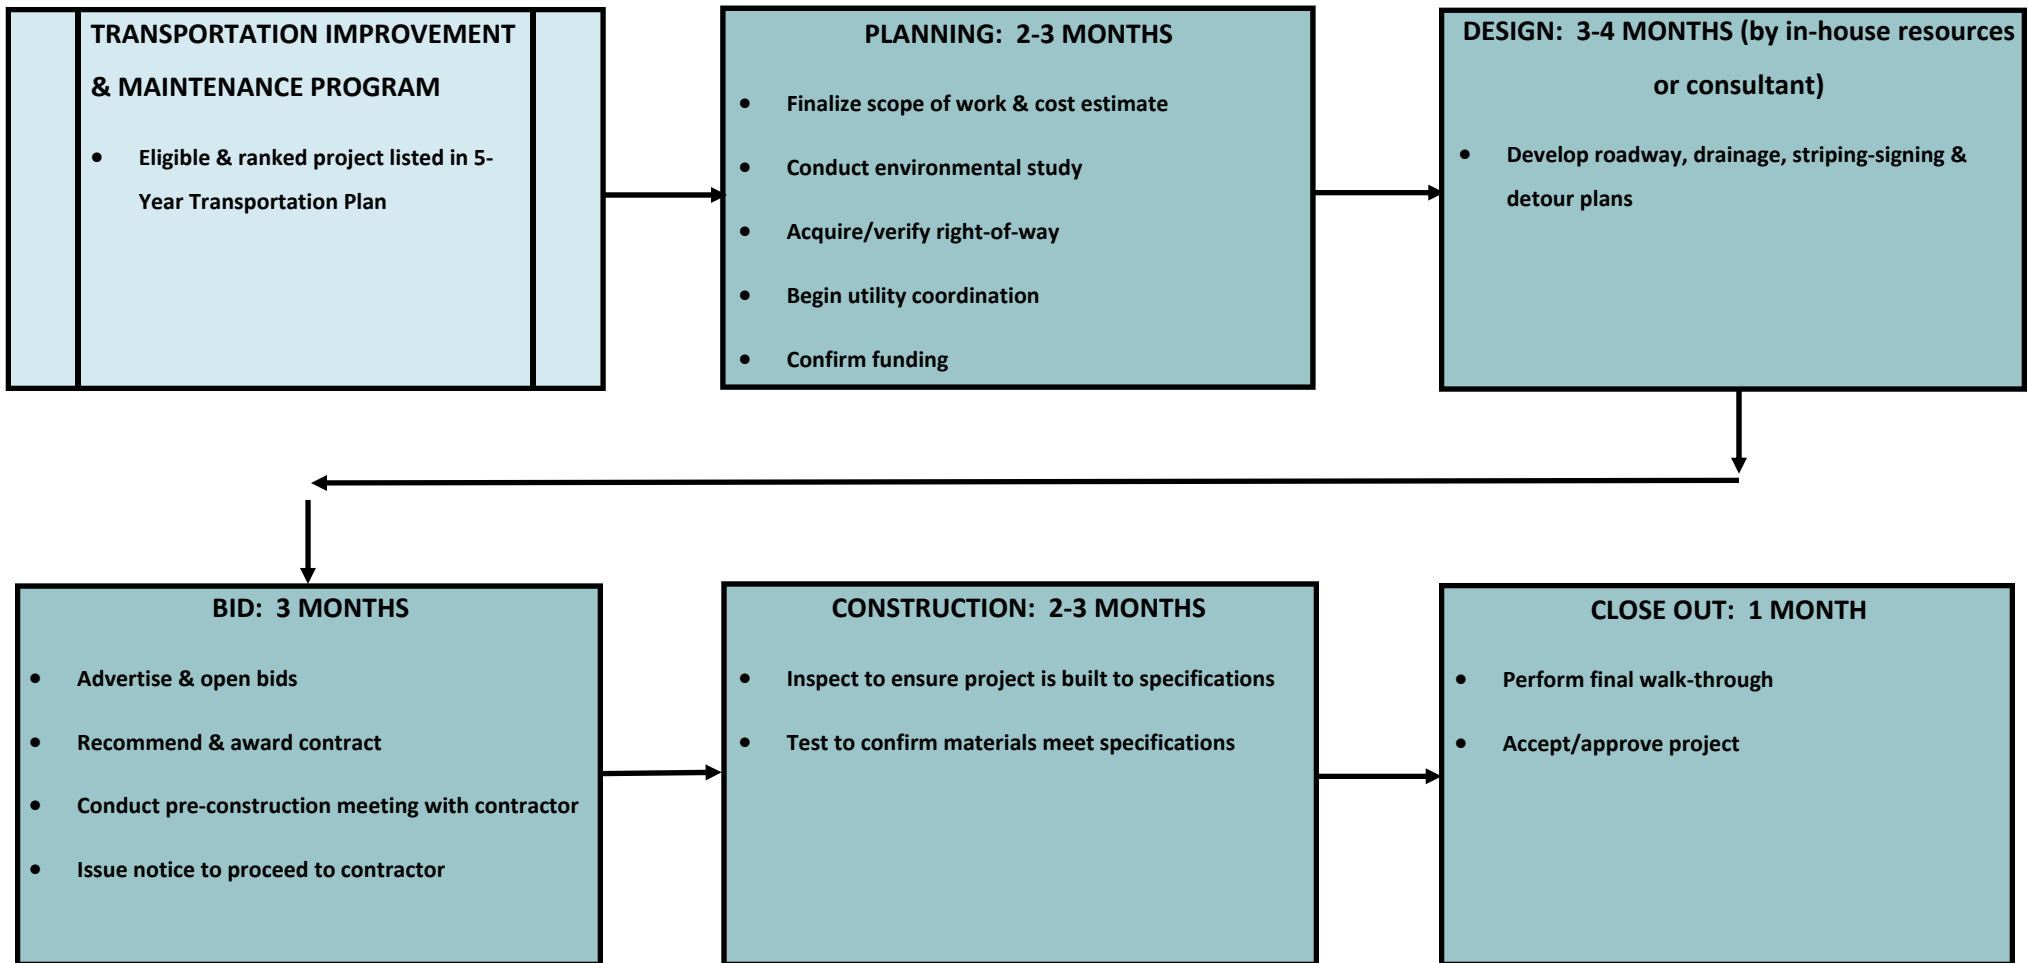

TRANSPORTATION PROJECT PROCESS MAP

PROCESS FOR COMPLETION OF A TYPICAL TRANSPORTATION PROJECT: 11-14 MONTHS