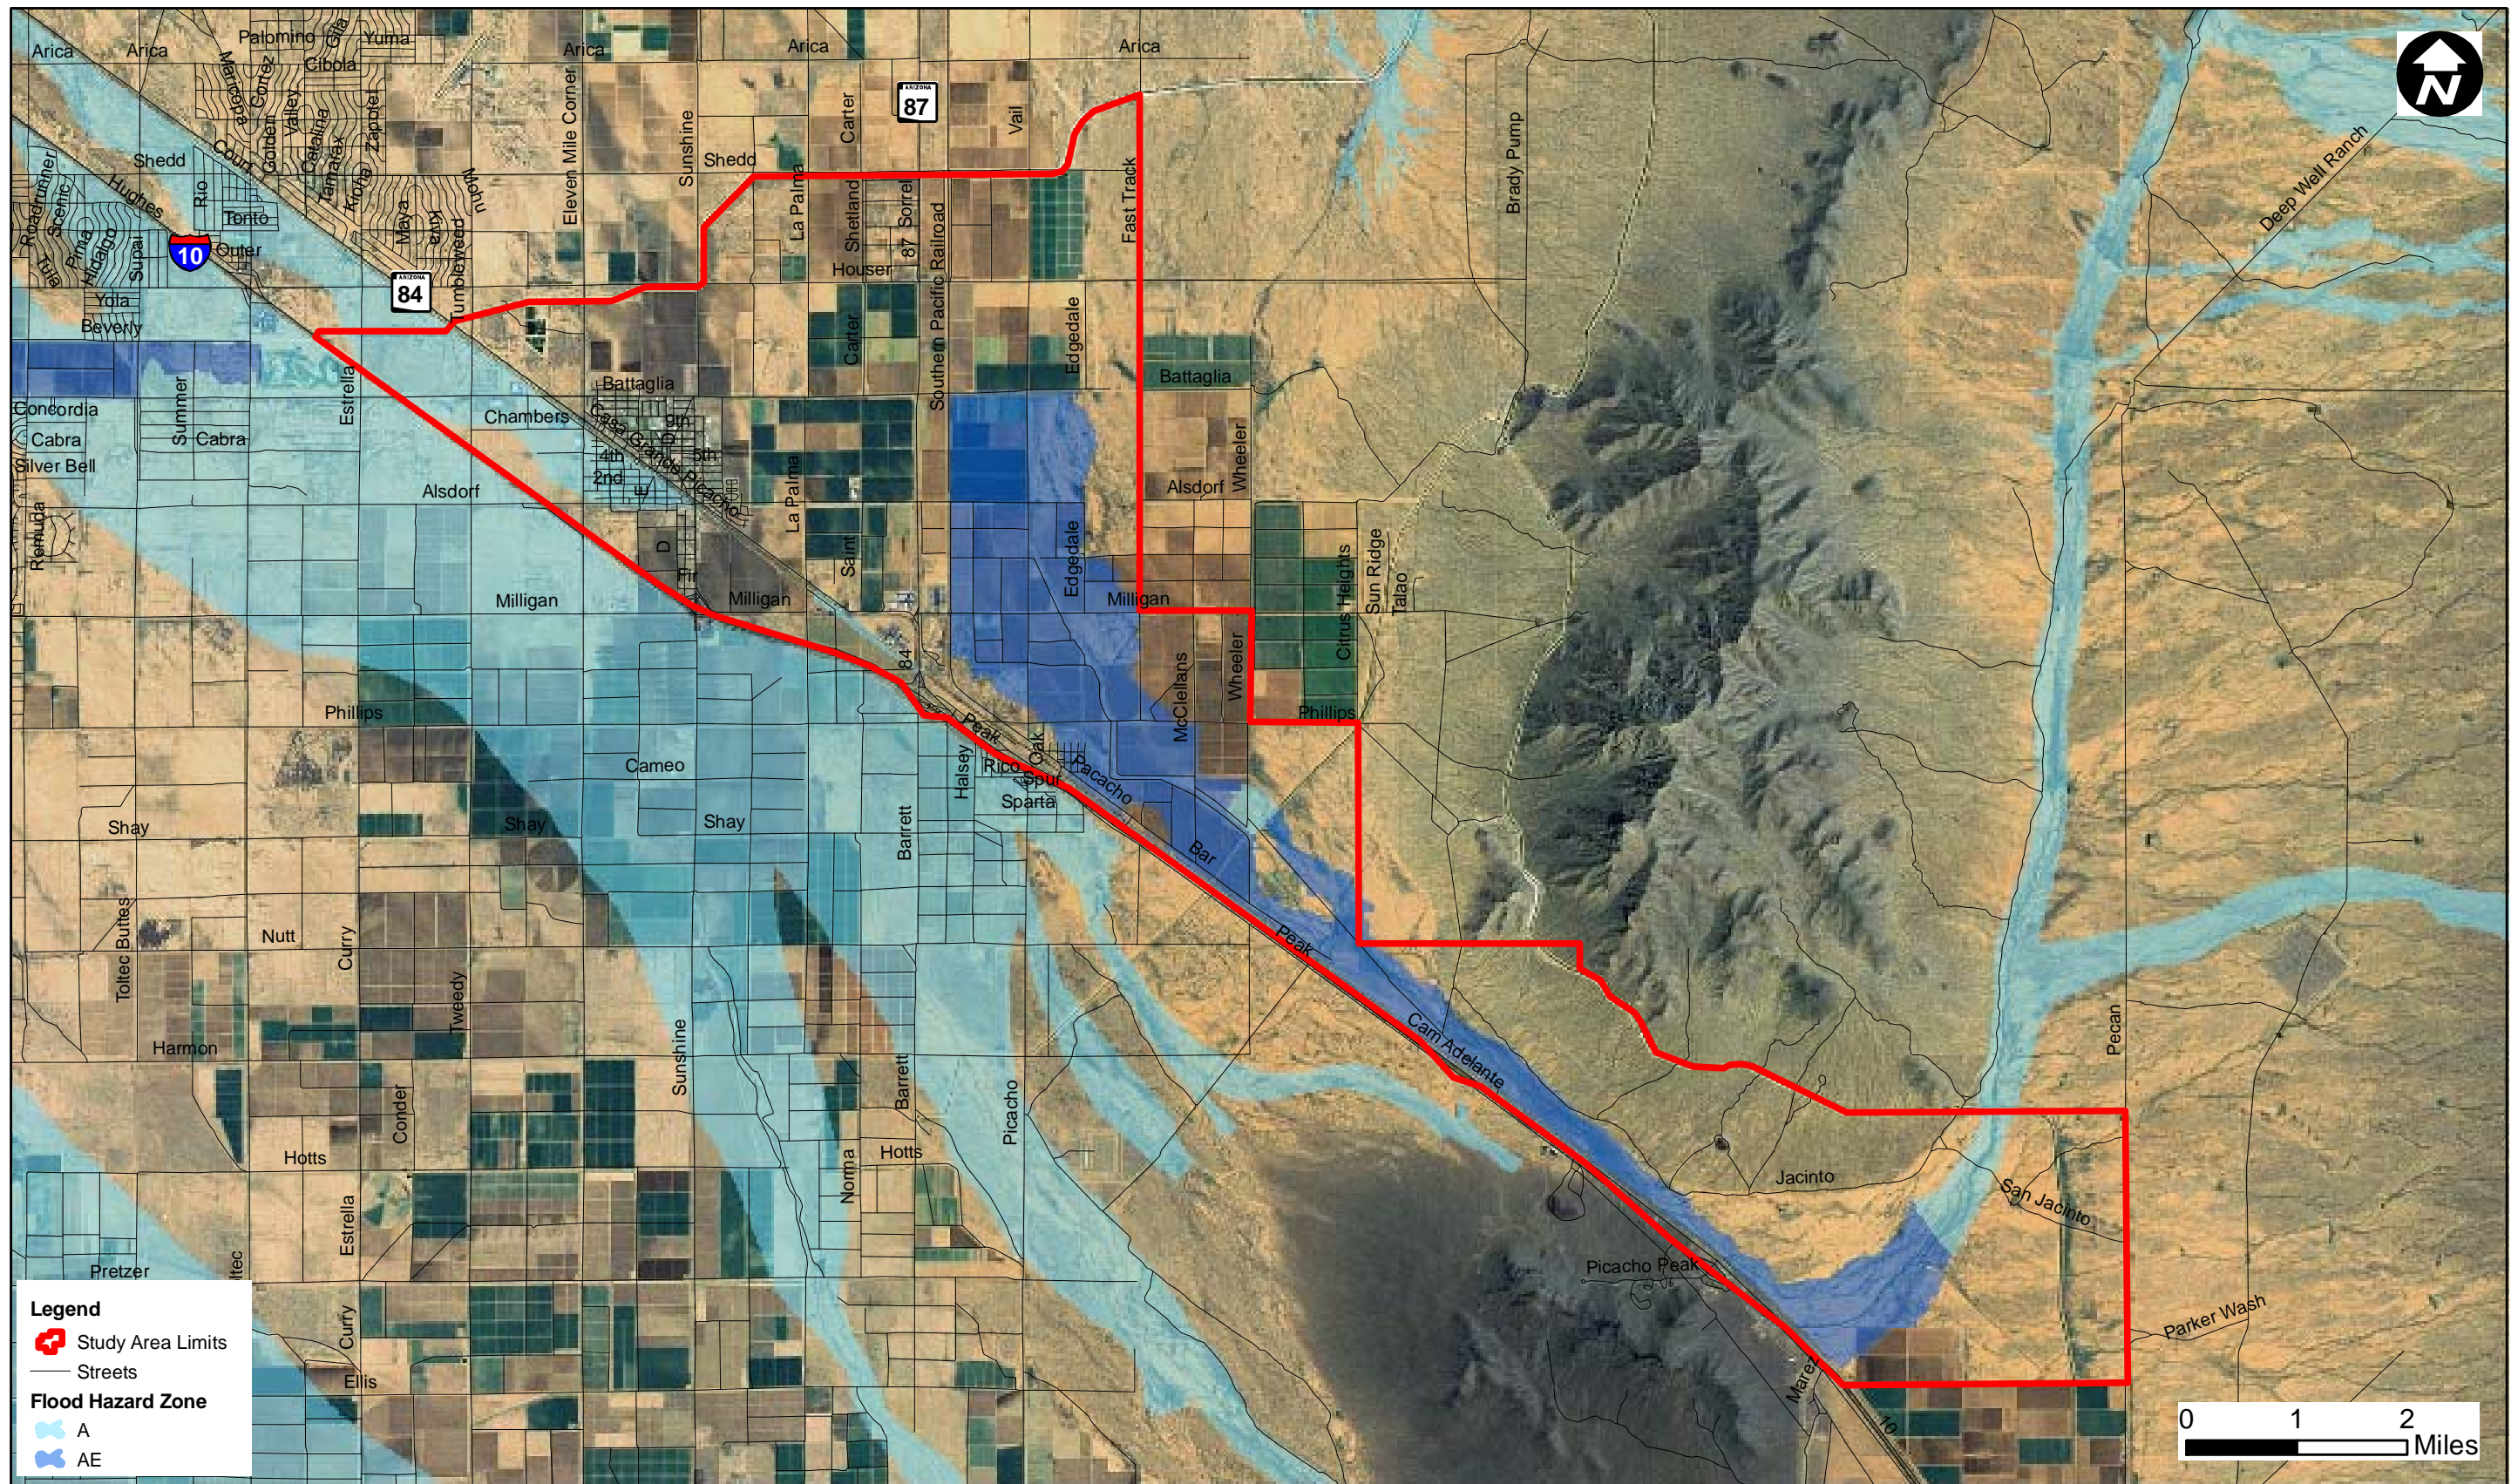

MCCLELLAN WASH WATER COURSE MASTER PLAN PINAL COUNTY, ARIZONA

AERIAL MAP

HDR PROJECT NO. 134313
MARCH 2010