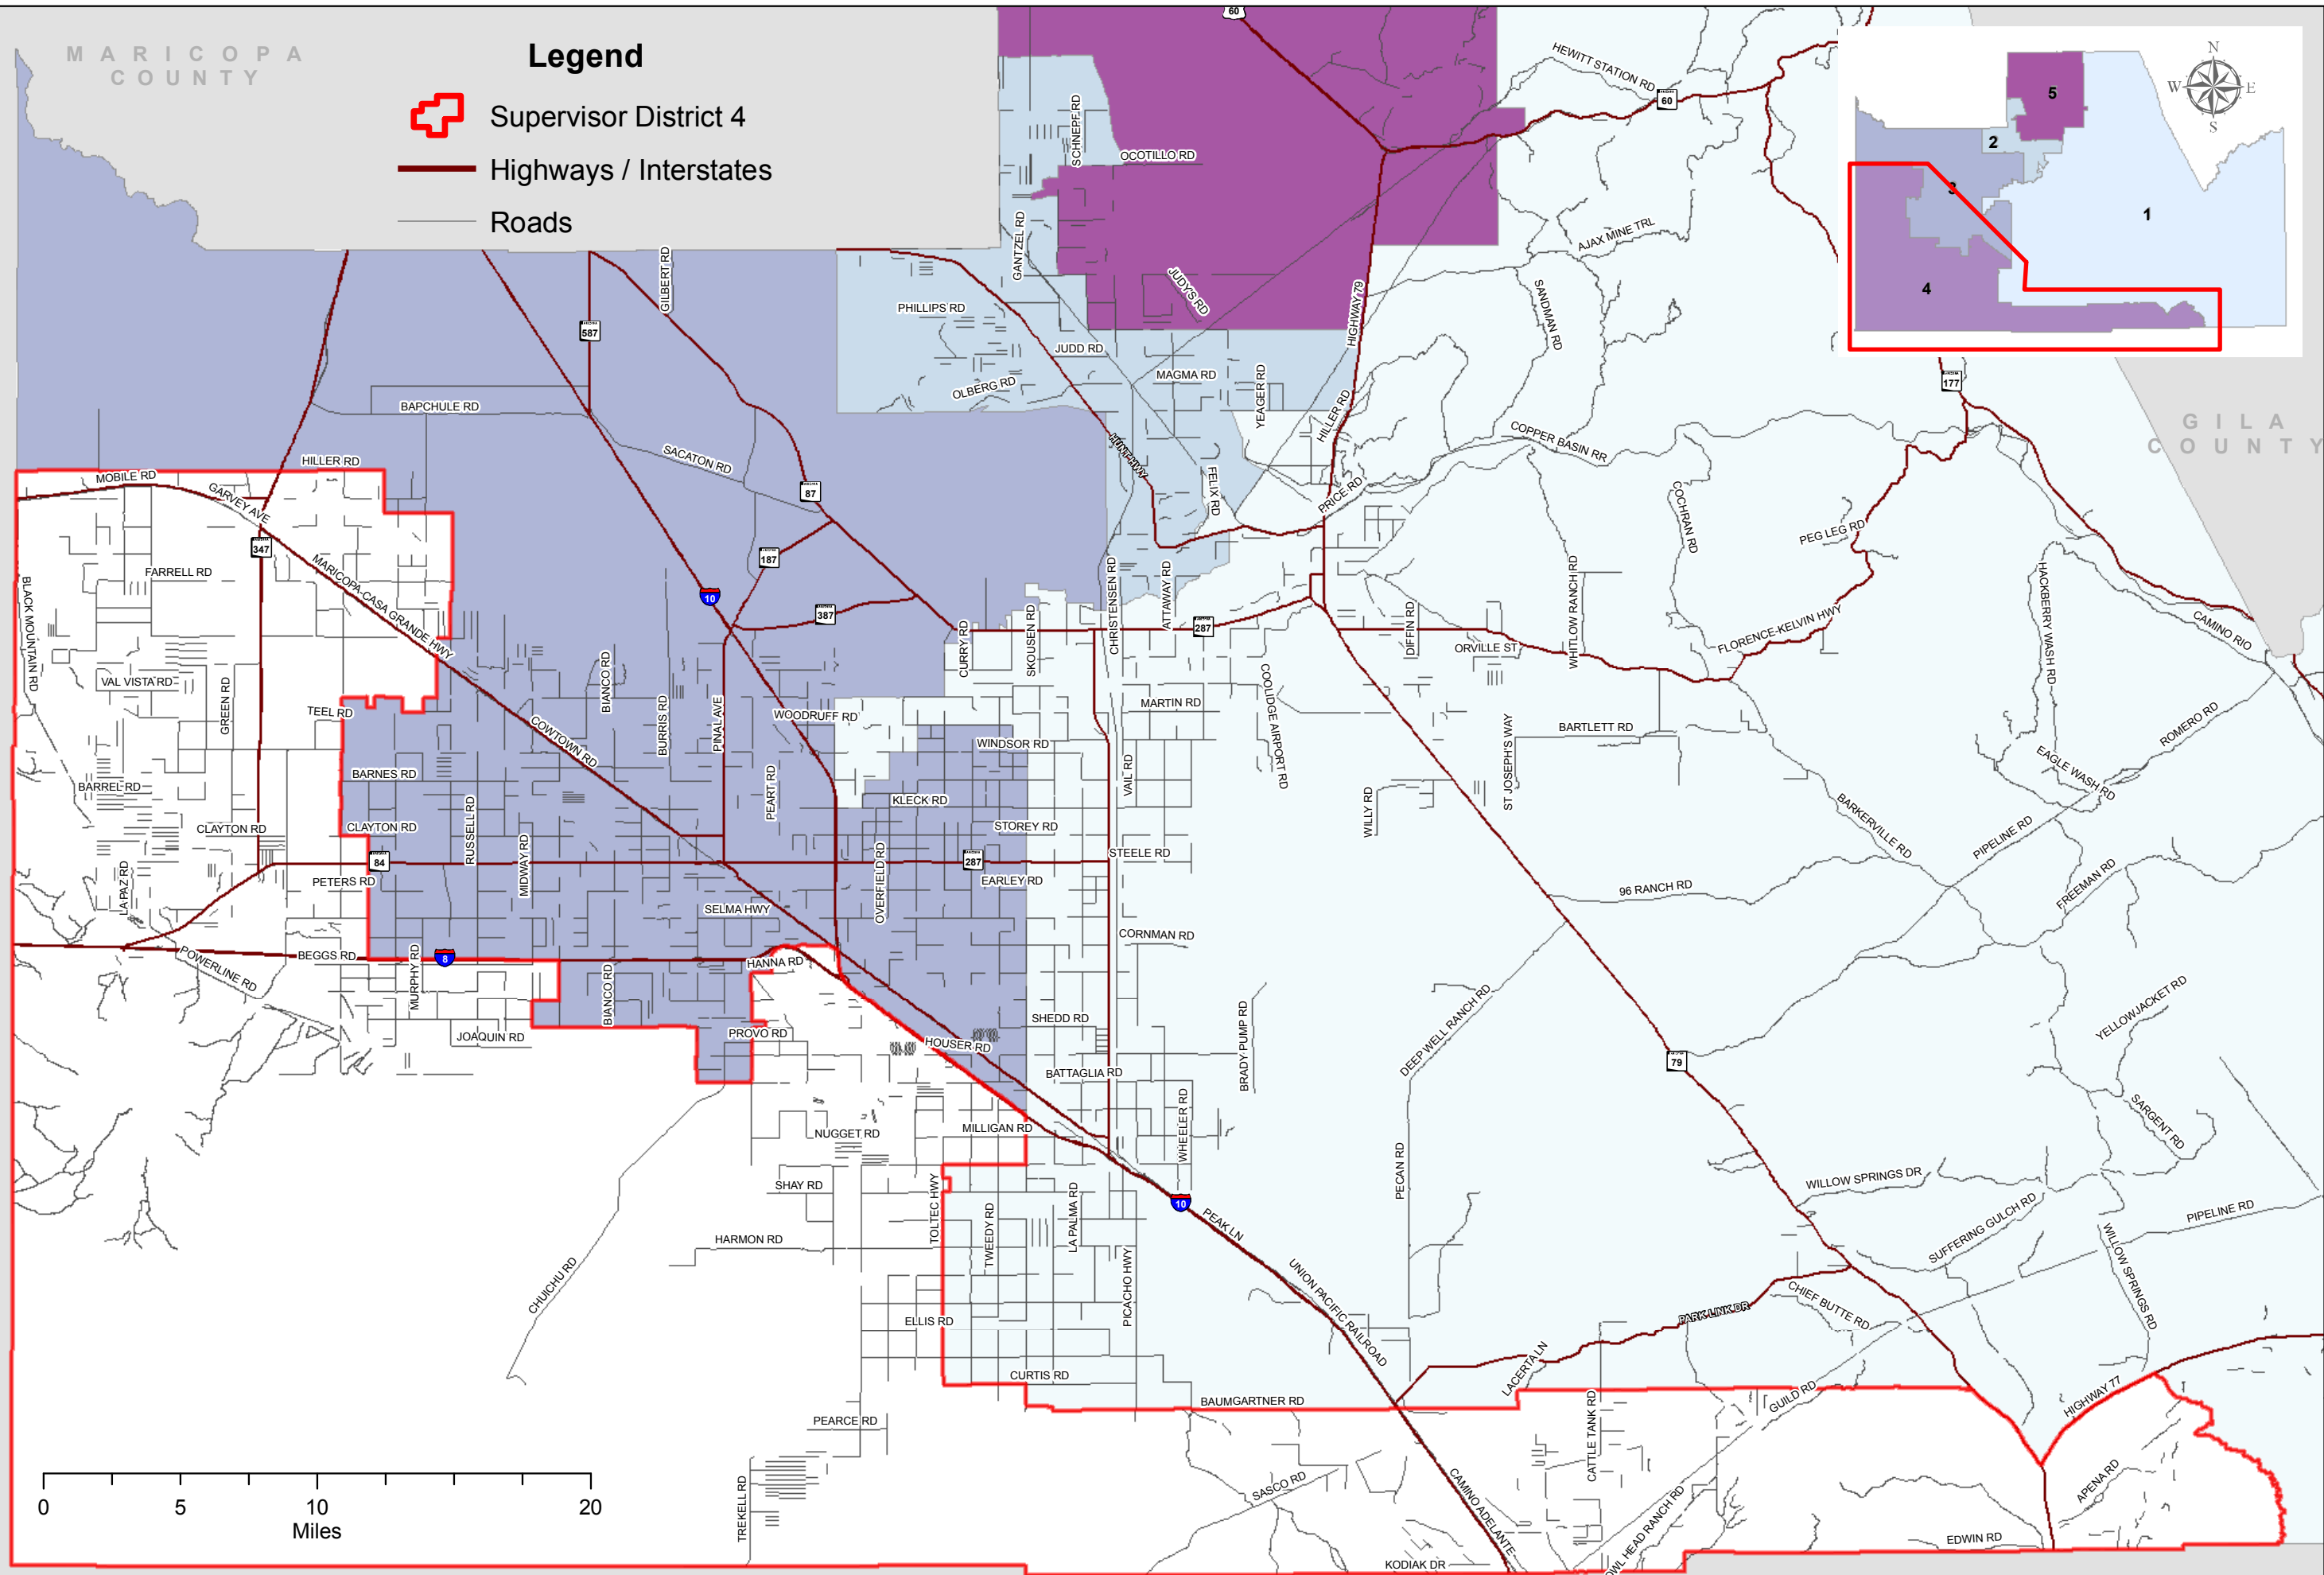

PINAL COUNTY Supervisor District 4

MARICOPA COUNTY

Legend

-  Supervisor District 4
-  Highways / Interstates
-  Roads

GILA COUNTY

P I M A C O U N T Y