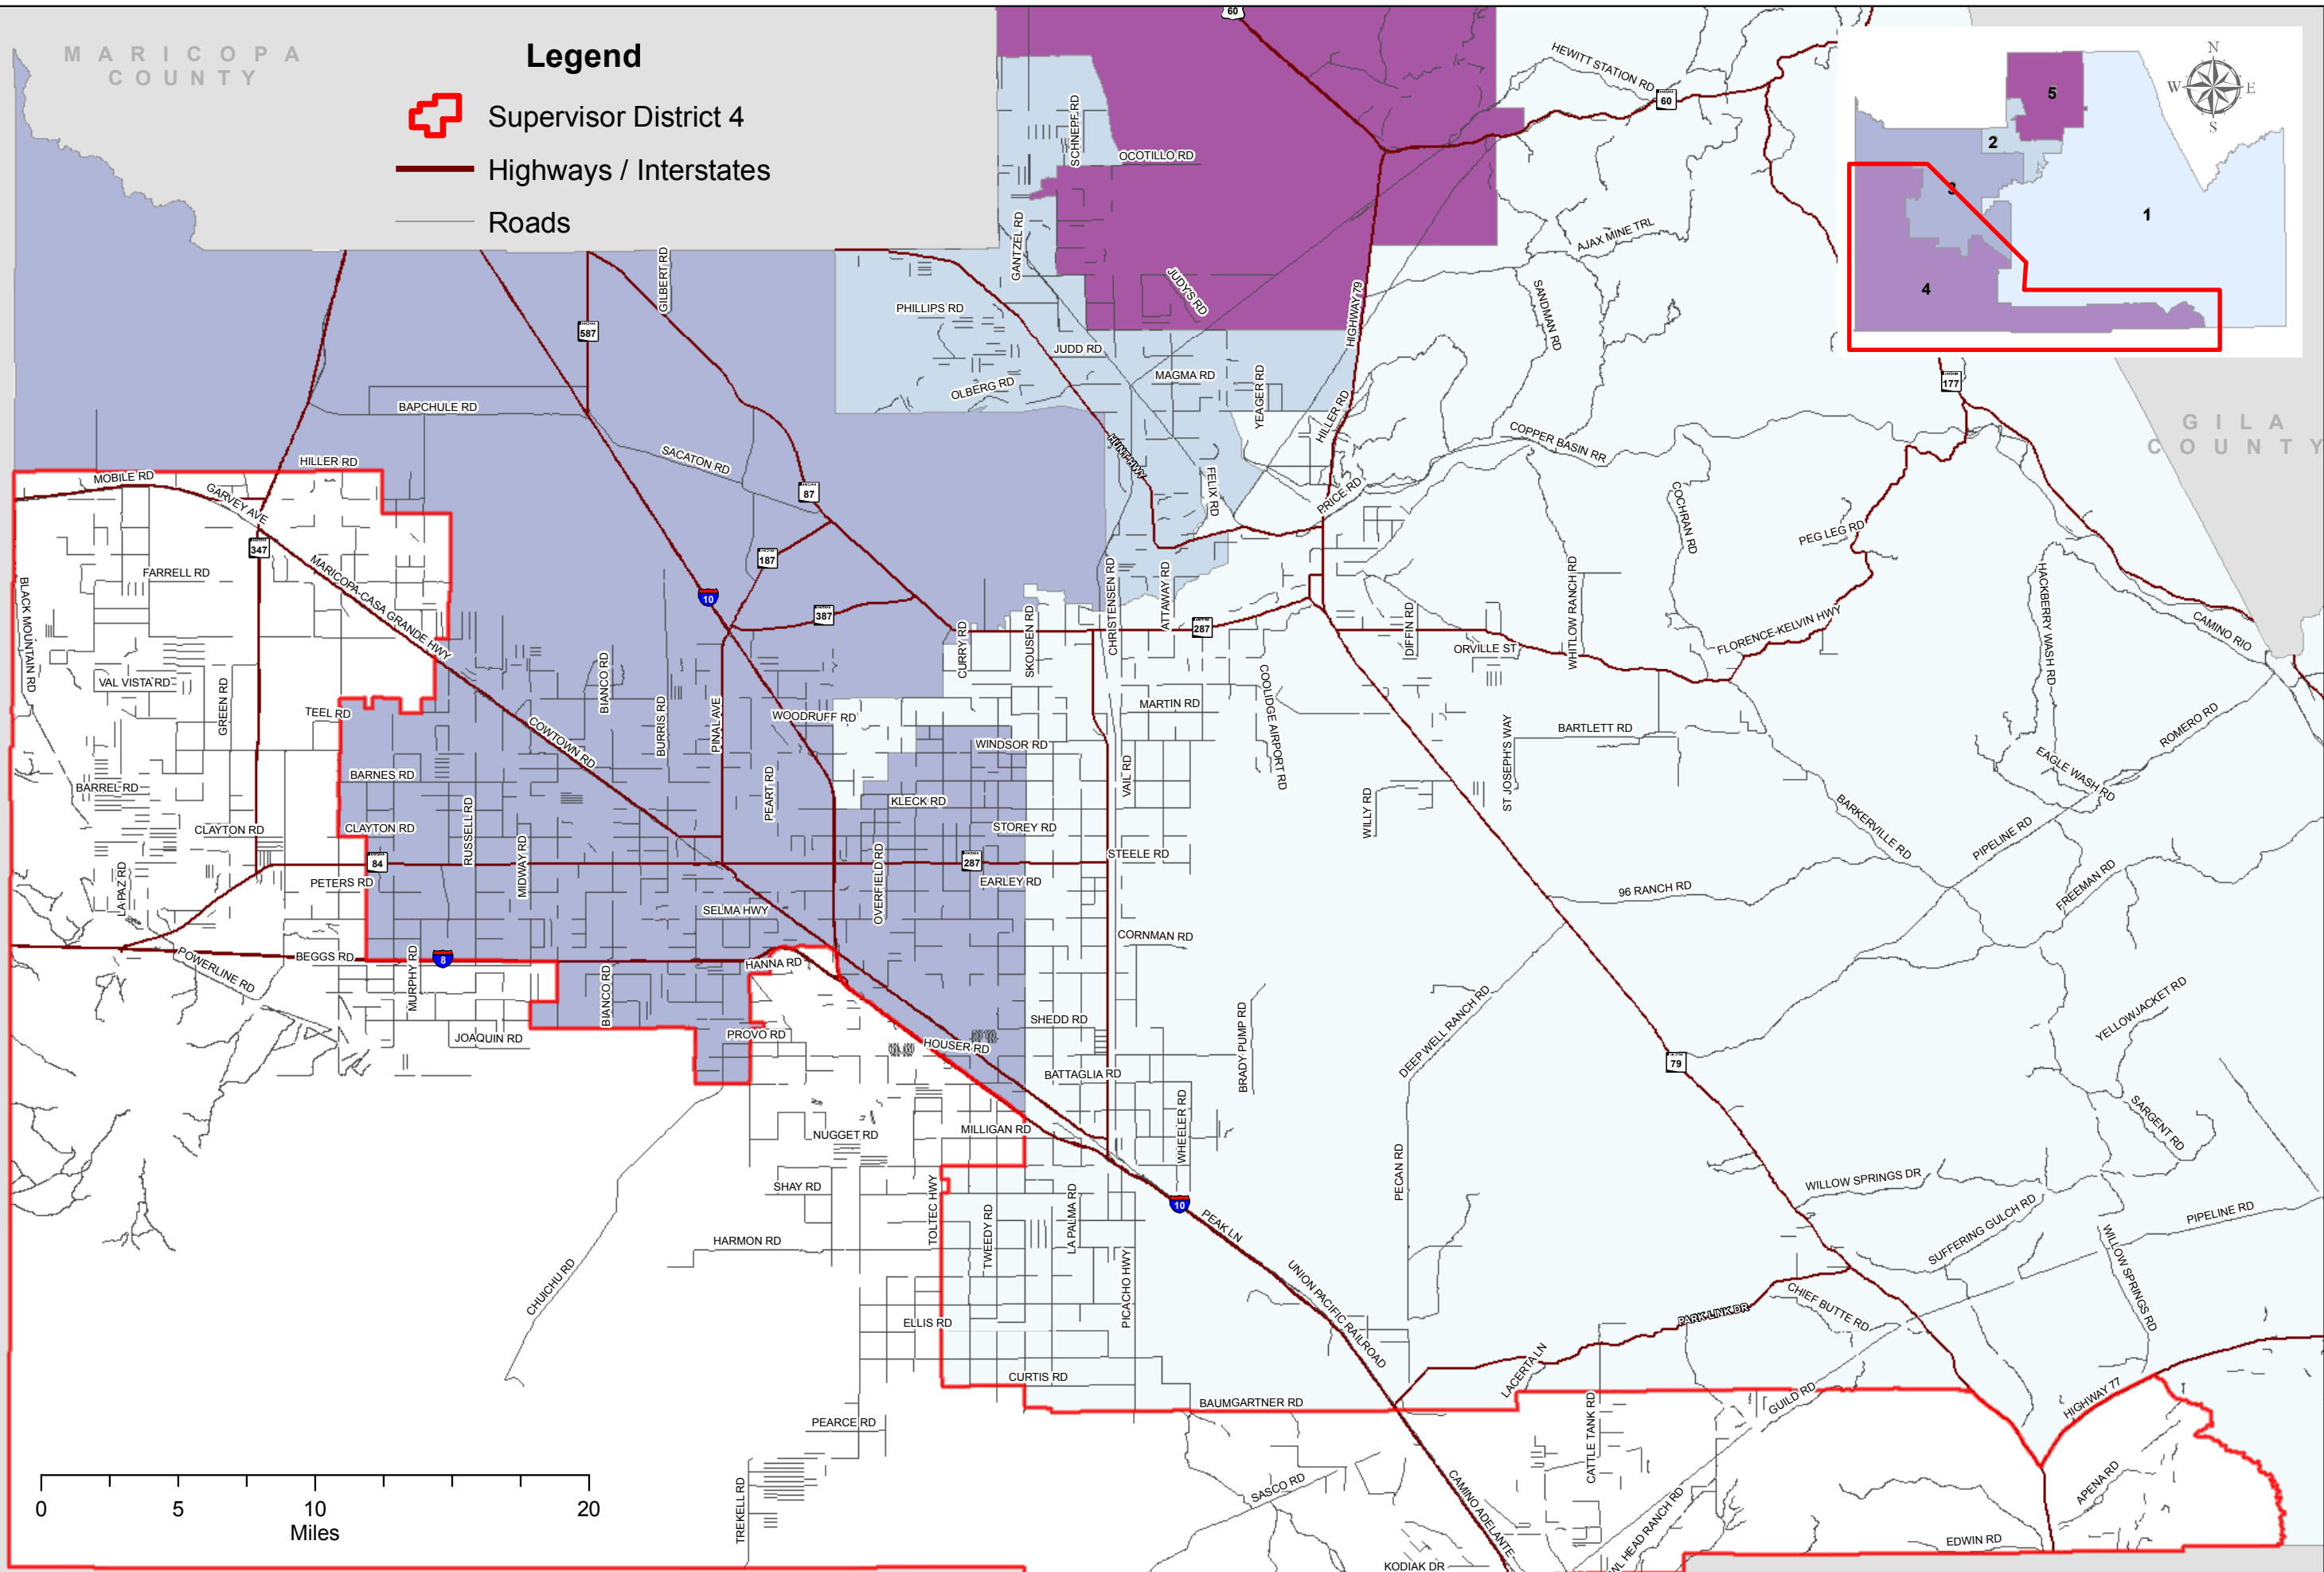

PINAL COUNTY Supervisor District 4

MARICOPA COUNTY

Legend

-  Supervisor District 4
-  Highways / Interstates
-  Roads

GILA COUNTY

P I M A C O U N T Y